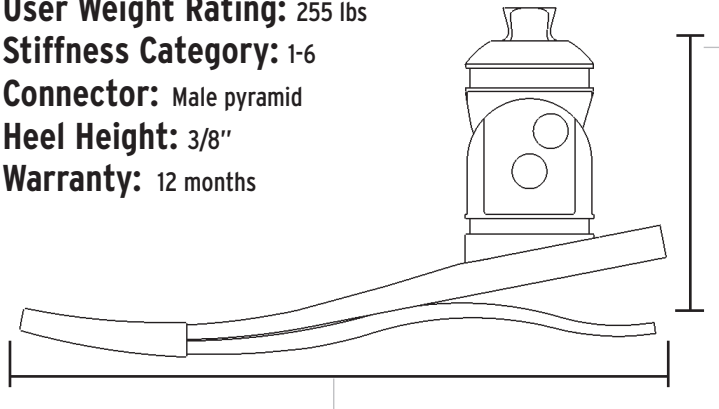

FREESTYLE SWIM FOOT
(LP2-W2)

FREESTYLE SWIM FOOT (LP2-W2)

Size: 22-30 cm

User Weight Rating: 255 lbs

Stiffness Category: 1-6

Connector: Male pyramid

Heel Height: 3/8"

Warranty: 12 months

Clearance & Weight:

Size	Clearance	Avg. Weights	
		Foot	Shell
22-25 cm	3.99"	485g	127g
26-28 cm	4.07"	542g	159g
29-30 cm	4.55"	635g	219g

Note: Spectra Sock and connector are included with purchase.

REQUIRED ACCESSORIES

Cosmetic Foot Shell:

Mid-profile (FTC-2M)

OPTIONAL ACCESSORIES

- **Shell Removal Tool- Part #ACC-00-103**
- **Additional Spectra Sock- Part #ACC-00-101xx (12", 14", 18")**
- **Additional Stiffening Bumpers-**
 - ACC-00-12201 40 Durometer, Sizes 22-25cm
 - ACC-00-12202 40 Durometer, Sizes 26-28cm
 - ACC-00-12203 40 Durometer, Sizes 29-30cm