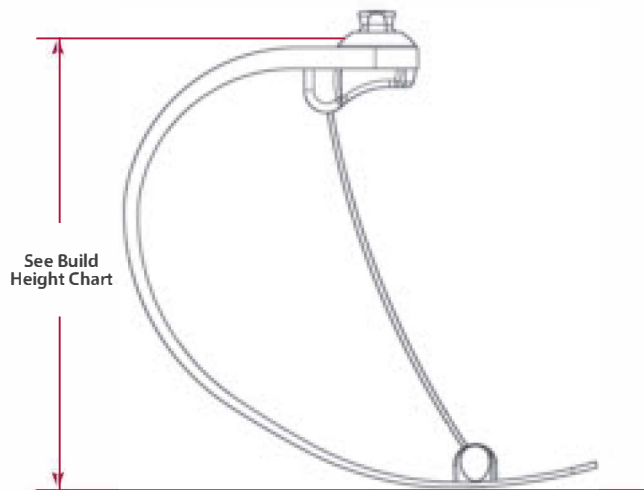

Catapult[®] Running

Xtreme energy return

- Dual spring technology increases the amount of energy stored and optimizes the timing of its release – providing up to 30% greater energy return
- Energy propulsion allows users to expend less energy in a more stable and balanced design
- Pyramid attachment facilitates alignment changes and the use of a single prosthetic socket for all activities
- Enhanced user customization with interchangeable soft, medium and firm PowerSprings
- Rated up to 166 kg (365 lbs)
- 12-month warranty

Catapult (FX6)

EXTREME SPORTS

- Product ID:** Jogger (FX6)
- User Weight Rating:** 166 kg (365 lbs)
- Connector:** Male pyramid
- Lead Time:** Contact Customer Service
- Warranty:** 12 months
- Return Policy:** 30 days
(foot and standard tread cannot be modified)

Note: Build height measurements represent a fully assembled unit.

Build Height & Weight

Product	Height (in / mm)	Weight (oz / g)
FX6	91/2 / 241	18 / 510

Measurements are approximate and will vary due to category selection and manufacturing variability.