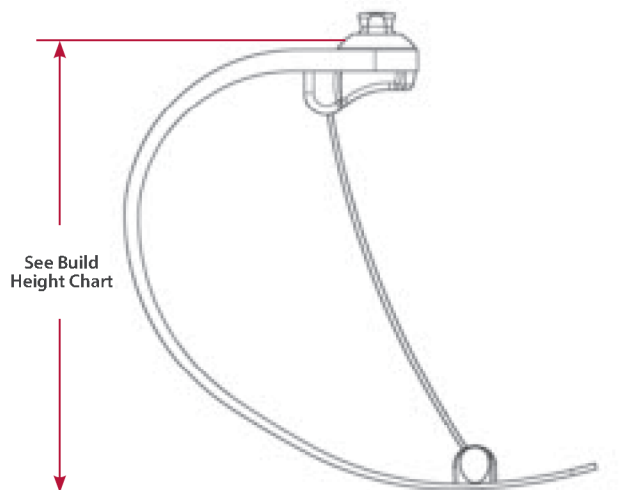

Catapult (FX6)

EXTREME SPORTS

**Product ID:** Jogger (FX6); Sprinter\* (FX7)

**User Weight Rating:** 166 kg (365 lbs)

**Connector:** Male pyramid

**Lead Time:** Contact Customer Service

**Warranty:** 12 months

See Build Height Chart

Note: Build height measurements represent a fully assembled unit.